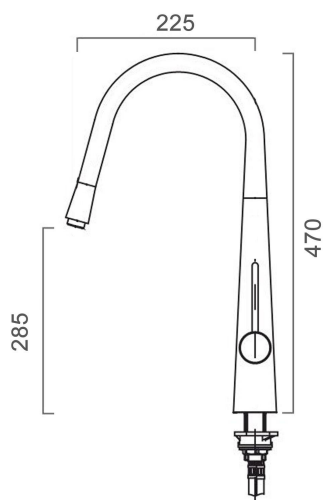

ENDURANCE + QUALITY + RELIABILITY

Constructed from the highest grade of corrosion resistant stainless steel giving you the confidence and peace of mind that health and safety comes first when it comes to water experiences. Brass fittings and faucets with long hours of sitting water is a catalyst for lead leaching, producing high levels of harmful toxins. Verotti Lead Free Tapware is committed to delivering health and wellbeing as it's highest priority.