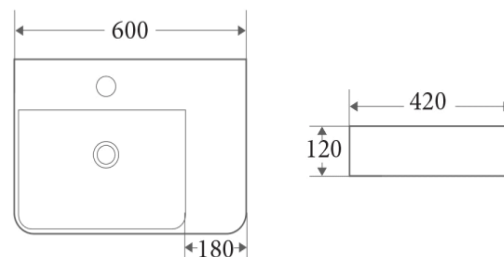

## CITY LIFE

Model: **CITY LIFE WALL BASIN 600 x 420**

Code: CL.60R - Right Hand Shelf

 Gloss White

Features: Ceramic  
1 Tap Hole  
32/40mm Overflow ( Not Inc)

LAVABO UNDERCOUNTER LAVABO UNDERCOUNTER LAVABO UNDERCOUNTER LAVABO UNDERCOUNTER LAVABO UNDERCOUNTER  
LAVABO UNDERCOUNTER LAVABO UNDERCOUNTER LAVABO UNDERCOUNTER LAVABO UNDERCOUNTER LAVABO UNDERCOUNTER  
LAVABO UNDERCOUNTER LAVABO UNDERCOUNTER LAVABO UNDERCOUNTER LAVABO UNDERCOUNTER LAVABO UNDERCOUNTER