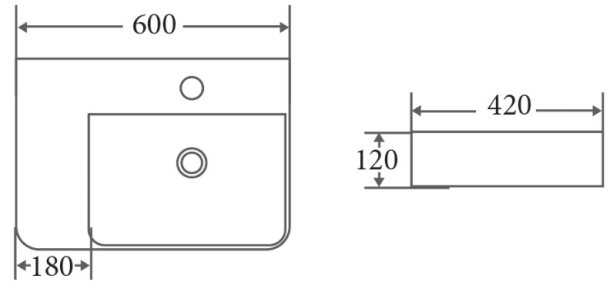

SPECIFICATION

CITY LIFE

Model: **CITY LIFE WALL BASIN 600 x 420**

Code: CL.60L - Left Hand Shelf

 Gloss White

Features: Ceramic
1 Tap Hole
32/40mm Overflow (Not Inc)

LAVABO UNDERCOUNTER LAVABO UNDERCOUNTER LAVABO UNDERCOUNTER
LAVABO UNDERCOUNTER LAVABO UNDERCOUNTER LAVABO UNDERCOUNTER
LAVABO UNDERCOUNTER LAVABO UNDERCOUNTER LAVABO UNDERCOUNTER
LAVABO UNDERCOUNTER LAVABO UNDERCOUNTER LAVABO UNDERCOUNTER

ENDURANCE + QUALITY + RELIABILITY

A Stylish wash basin is an essential element in any bathroom. Verotti's comprehensive range of "thin rim" basins set the standard for individualization, empowering architects, interior designers and individuals to realize their creative vision and express their personality. Available in a wide variety of materials, geometrical shapes, textures and colours, Verotti basins combine aesthetics with comfort allowing for design flexibility and a genuine opportunity to make a statement in your bathroom.