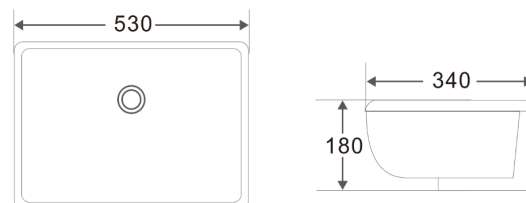

## CITY LIFE

Model: **CITY LIFE BASIN 530 x 340 x 180**

Code: CL.53U

 Gloss White

Features: Ceramic  
No Tap Hole Hole  
32/40mm Overflow ( Not Included )

LAVABO UNDERCOUNTER LAVABO UNDERCOUNTER LAVABO UNDERCOUNTER LAVABO UNDERCOUNTER LAVABO UNDERCOUNTER  
LAVABO UNDERCOUNTER LAVABO UNDERCOUNTER LAVABO UNDERCOUNTER LAVABO UNDERCOUNTER LAVABO UNDERCOUNTER  
LAVABO UNDERCOUNTER LAVABO UNDERCOUNTER LAVABO UNDERCOUNTER LAVABO UNDERCOUNTER LAVABO UNDERCOUNTER

### ENDURANCE + QUALITY + RELIABILITY

A Stylish wash basin is an essential element in any bathroom. Verotti's comprehensive range of "thin rim" basins set the standard for individualization, empowering architects, interior designers and individuals to realize their creative vision and express their personality. Available in a wide variety of materials, geometrical shapes, textures and colours, Verotti basins combine aesthetics with comfort allowing for design flexibility and a genuine opportunity to make a statement in your bathroom.