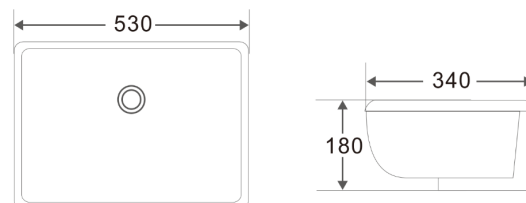

SPECIFICATION

CITY LIFE

Model: **CITY LIFE BASIN 530 x 340 x 180**

Code: CL.53U

Gloss White

Features: Ceramic
No Tap Hole Hole
32/40mm Overflow (Not Included)

LAVABO UNDERCOUNTER LAVABO UNDERCOUNTER LAVABO UNDERCOUNTER LAVABO UNDERCOUNTER LAVABO UNDERCOUNTER
LAVABO UNDERCOUNTER LAVABO UNDERCOUNTER LAVABO UNDERCOUNTER LAVABO UNDERCOUNTER LAVABO UNDERCOUNTER
LAVABO UNDERCOUNTER LAVABO UNDERCOUNTER LAVABO UNDERCOUNTER LAVABO UNDERCOUNTER LAVABO UNDERCOUNTER

ENDURANCE + QUALITY + RELIABILITY

A Stylish wash basin is an essential element in any bathroom. Verotti's comprehensive range of "thin rim" basins set the standard for individualization, empowering architects, interior designers and individuals to realize their creative vision and express their personality. Available in a wide variety of materials, geometrical shapes, textures and colours, Verotti basins combine aesthetics with comfort allowing for design flexibility and a genuine opportunity to make a statement in your bathroom.