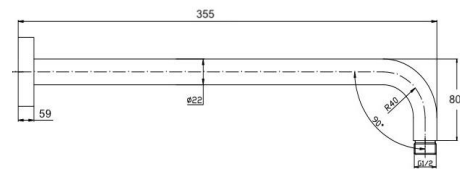

ENDURANCE + QUALITY + RELIABILITY

Constructed from the highest grade of corrosion resistant stainless steel giving you the confidence and peace of mind that health and safety comes first when it comes to water experiences. Brass fittings and faucets with long hours of sitting water is a catalyst for lead leaching, producing high levels of harmful toxins. Verotti Lead Free Tapware is committed to delivering health and wellbeing as it's highest priority.