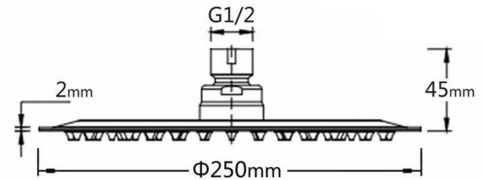

verotti
Bathroom Culture

Information provided represents the actual product available at the time 01/09/2022.
The design and specification are subject to change without notice.
Dimensions are approximate.

www.verotti.com

T.1300 837 688

customer@verotti.com