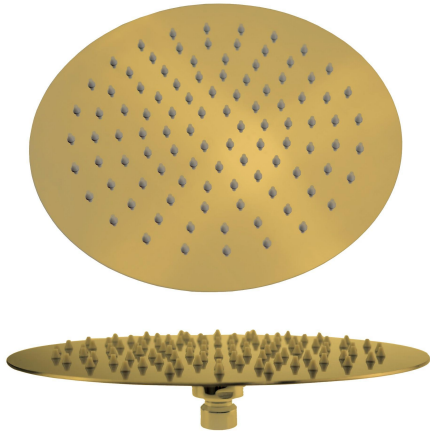

SPECIFICATION

CITY LIFE

LEADFREELEADFREELEADFI
REELEADFREELEADFREELEAI
ADFREELEADFREELEADFREELE

ENDURANCE + QUALITY + RELIABILITY

Constructed from the highest grade of corrosion resistant stainless steel giving you the confidence and peace of mind that health and safety comes first when it comes to water experiences. Brass fittings and faucets with long hours of sitting water is a catalyst for lead leaching, producing high levels of harmful toxins. Verotti Lead Free Tapware is committed to delivering health and wellbeing as it's highest priority.

Model: **CITY LIFE INOX RAIN SHOWER HEAD 250mm**

Code: CL.5200BN Brushed Nickel
CL.5200MB Matte Black
CL.5200GM Gun Metal
CL.5200BB Brushed Brass
CL.5200BRZ Brushed Bronze

Features: Lead Free
304 Stainless Steel
Wets 3 Star
Approx. 9L/min Water Flow Rate

304 Stainless  **Lead Free**

verotti
Bathroom Culture

Information provided represents the actual product available at the time 01/09/2022.
The design and specification are subject to change without notice.
Dimensions are approximate.