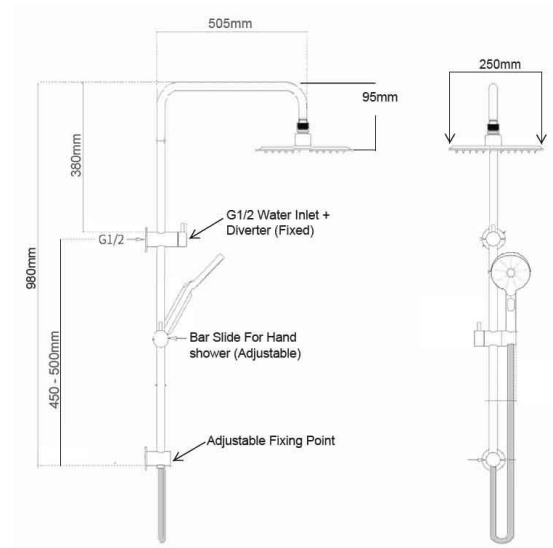

SPECIFICATION

CITY LIFE

**LEADFREELEADFREELEADFI
REELEADFREELEADFREELEAI
ADFREELEADFREELEADFREELE**

ENDURANCE + QUALITY + RELIABILITY

Constructed from the highest grade of corrosion resistant stainless steel giving you the confidence and peace of mind that health and safety comes first when it comes to water experiences. Brass fittings and faucets with long hours of sitting water is a catalyst for lead leaching, producing high levels of harmful toxins. Verotti Lead Free Tapware is committed to delivering health and wellbeing as it's highest priority.

Model: **CITY LIFE INOX TWIN ADJUSTABLE SHOWER W/- DIVERTER**

Code: CL.5100BN Brush Nickel
 CL.5100MB Matte Black
 CL.5100GM Gun Metal
 CL.5100BB Brushed Brass
 CL.5100BRZ Brushed Bronze

Features: Lead Free
 304 Stainless Steel
 Wels 3 Star
 Approx. 8L/min Water Flow Rate

304 Stainless  **Lead Free**

verotti
 Bathroom Culture

Information provided represents the actual product available at the time 01/09/2022. The design and specification are subject to change without notice. Dimensions are approximate.