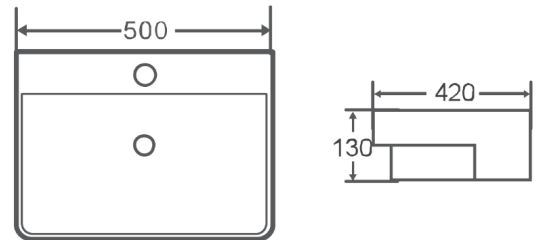

SPECIFICATION

CITY LIFE

Model: **CITY LIFE SEMI RECESS BASIN 500 x 420**

Code: CL.50SR

Gloss White

Features: Ceramic
One Tap Hole
32/40mm Overflow (Not Included)

LAVABO UNDERCOUNTER LAVABO UNDERCOUNTER LAVABO UNDERCOUNTER LAVABO UNDERCOUNTER LAVABO UNDERCOUNTER
LAVABO UNDERCOUNTER LAVABO UNDERCOUNTER LAVABO UNDERCOUNTER LAVABO UNDERCOUNTER LAVABO UNDERCOUNTER
LAVABO UNDERCOUNTER LAVABO UNDERCOUNTER LAVABO UNDERCOUNTER LAVABO UNDERCOUNTER LAVABO UNDERCOUNTER

ENDURANCE + QUALITY + RELIABILITY

A Stylish wash basin is an essential element in any bathroom. Verotti's comprehensive range of "thin rim" basins set the standard for individualization, empowering architects, interior designers and individuals to realize their creative vision and express their personality. Available in a wide variety of materials, geometrical shapes, textures and colours, Verotti basins combine aesthetics with comfort allowing for design flexibility and a genuine opportunity to make a statement in your bathroom.