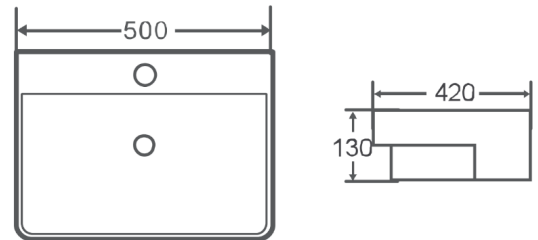

## CITY LIFE

Model: **CITY LIFE BASIN 500 x 420**

Code: CL.50SR

Gloss White

Features: Ceramic  
One Tap Hole  
32/40mm Overflow ( Not Included )

LAVABO UNDERCOUNTER LAVABO UNDERCOUNTER LAVABO UNDERCOUNTER LAVABO UNDERCOUNTER LAVABO UNDERCOUNTER  
LAVABO UNDERCOUNTER LAVABO UNDERCOUNTER LAVABO UNDERCOUNTER LAVABO UNDERCOUNTER LAVABO UNDERCOUNTER  
LAVABO UNDERCOUNTER LAVABO UNDERCOUNTER LAVABO UNDERCOUNTER LAVABO UNDERCOUNTER LAVABO UNDERCOUNTER

### ENDURANCE + QUALITY + RELIABILITY

A Stylish wash basin is an essential element in any bathroom. Verotti's comprehensive range of "thin rim" basins set the standard for individualization, empowering architects, interior designers and individuals to realize their creative vision and express their personality. Available in a wide variety of materials, geometrical shapes, textures and colours, Verotti basins combine aesthetics with comfort allowing for design flexibility and a genuine opportunity to make a statement in your bathroom.