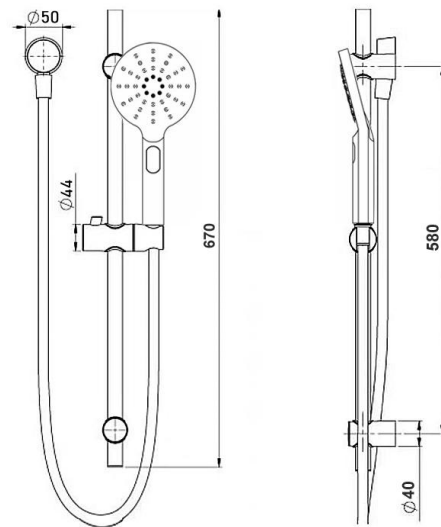

SPECIFICATION

CITY LIFE

LEADFREE LEADFREE LEADFREE
REE LEADFREE LEADFREE LEADFREE
ADFREE LEADFREE LEADFREE LEADFREE

ENDURANCE + QUALITY + RELIABILITY

Constructed from the highest grade of corrosion resistant stainless steel giving you the confidence and peace of mind that health and safety comes first when it comes to water experiences. Brass fittings and faucets with long hours of sitting water is a catalyst for lead leaching, producing high levels of harmful toxins. Verotti Lead Free Tapware is committed to delivering health and wellbeing as it's highest priority.

Model: **CITY LIFE INOX SHOWER ON RAIL**

Code: CL.5000BN Brush Nickel
CL.5000MB Matte Black
CL.5000GM Gun Metal
CL.5000BB Brushed Brass
CL.5000BRZ Brushed Bronze

Features: Lead Free
304 Stainless Steel
Wels 5 Star
Approx. 6L/min Water Flow Rate

304 Stainless  **Lead Free**

verotti
Bathroom Culture

Information provided represents the actual product available at the time 01/09/2022. The design and specification are subject to change without notice. Dimensions are approximate.