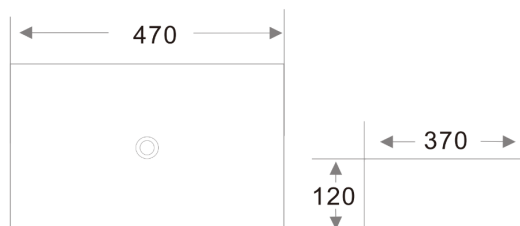

Optional Extra: Plug & Waste

Model: **CITY LIFE BENCH BASIN 470 x 370 x 120**

Code: CL.47Bxx

	Gloss White
	MB Matte Black
	MW Matte White
	IG Ice Grey
	AG Ash Grey
	MP Matte Pink
	LA Latte

Features: Ceramic
No Tap Hole
32/40mm No Overflow (Not Included)