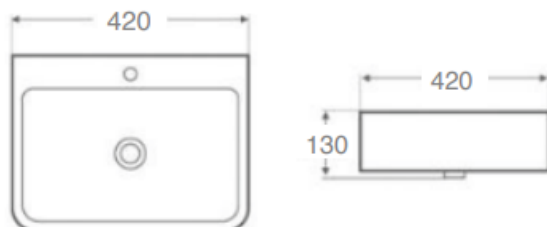

SPECIFICATION

CITY LIFE

Model: **CITY LIFE WALL BASIN 420x420mm**

Code: CL.42XX

Gloss White

Matte Black

Features: Ceramic
One Tap Hole
32/40mm Overflow (Not Included)

LAVABO UNDERCOUNTER LAVABO UNDERCOUNTER LAVABO UNDERCOUNTER
LAVABO UNDERCOUNTER LAVABO UNDERCOUNTER LAVABO UNDERCOUNTER
LAVABO UNDERCOUNTER LAVABO UNDERCOUNTER LAVABO UNDERCOUNTER
LAVABO UNDERCOUNTER LAVABO UNDERCOUNTER LAVABO UNDERCOUNTER

ENDURANCE + QUALITY + RELIABILITY

A Stylish wash basin is an essential element in any bathroom. Verotti's comprehensive range of "thin rim" basins set the standard for individualization, empowering architects, interior designers and individuals to realize their creative vision and express their personality. Available in a wide variety of materials, geometrical shapes, textures and colours, Verotti basins combine aesthetics with comfort allowing for design flexibility and a genuine opportunity to make a statement in your bathroom.