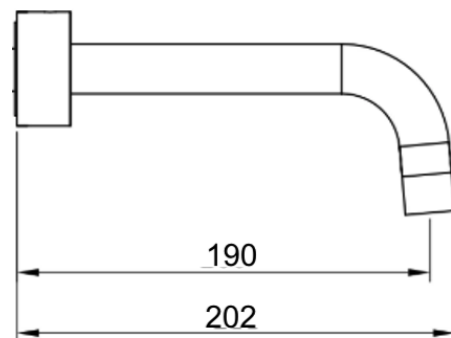

ENDURANCE + QUALITY + RELIABILITY

Constructed from the highest grade of corrosion resistant stainless steel giving you the confidence and peace of mind that health and safety comes first when it comes to water experiences. Brass fittings and faucets with long hours of sitting water is a catalyst for lead leaching, producing high levels of harmful toxins. Verotti Lead Free Tapware is committed to delivering health and wellbeing as it's highest priority.