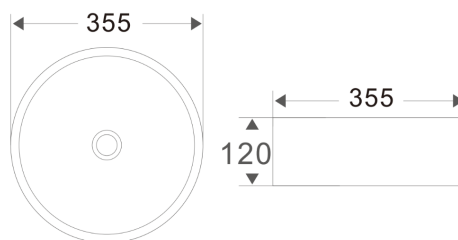

### Optional Extra: Plug & Waste

Model: **CITY LIFE ROUND BENCH BASIN 355 x 120**

Code: CL.36RBxx

	Gloss White		MO Mocha
	MB Matte Black		MG Medium Grey
	MW Matte White		MI Mint
	IG Ice Grey		FG Forest Green
	AG Ash Grey		SB Sky Blue
	MP Matte Pink		OB Ocean Blue
	LA Latte		MR Matte Red
	CA Caramel		YE Yellow

Features: Ceramic  
 No Tap Hole  
 32/40mm No Overflow ( Not Included )

Information provided represents the actual product available at the time 01/11/2022.  
 The design and specification are subject to change without notice.  
 Dimensions are approximate.