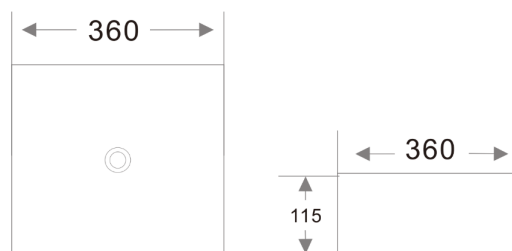

Optional Extra: Plug & Waste

Model: **CITY LIFE BENCH BASIN 360 x 360 x 115**

Code: CL.36Bxx

	Gloss White
	MB Matte Black
	MW Matte White
	IG Ice Grey
	AG Ash Grey
	MP Matte Pink
	LA Latte

Features: Ceramic
No Tap Hole
32/40mm No Overflow (Not Included)