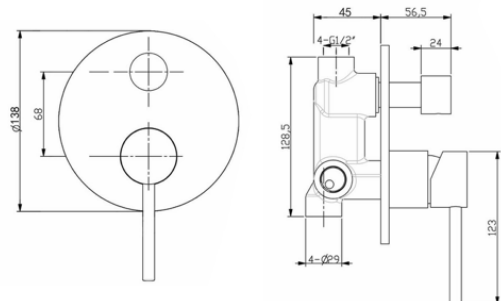

ENDURANCE + QUALITY + RELIABILITY

Constructed from the highest grade of corrosion resistant stainless steel giving you the confidence and peace of mind that health and safety comes first when it comes to water experiences. Brass fittings and faucets with long hours of sitting water is a catalyst for lead leaching, producing high levels of harmful toxins. Verotti Lead Free Tapware is committed to delivering health and wellbeing as it's highest priority.