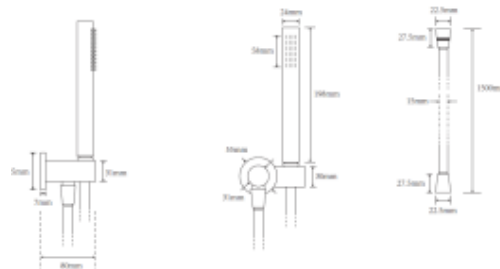

ENDURANCE + QUALITY + RELIABILITY

Constructed from the highest grade of corrosion resistant stainless steel giving you the confidence and peace of mind that health and safety comes first when it comes to water experiences. Brass fittings and faucets with long hours of sitting water is a catalyst for lead leaching, producing high levels of harmful toxins. Verotti Lead Free Tapware is committed to delivering health and wellbeing as it's highest priority.