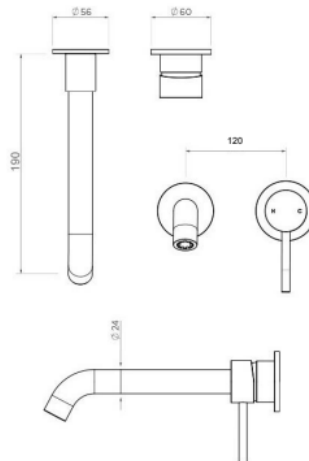

SPECIFICATION

CITY LIFE

LEADFREE LEADFREE LEADFREE
REE LEADFREE LEADFREE LEADFREE
ADFREE LEADFREE LEADFREE LE

ENDURANCE + QUALITY + RELIABILITY

Constructed from the highest grade of corrosion resistant stainless steel giving you the confidence and peace of mind that health and safety comes first when it comes to water experiences. Brass fittings and faucets with long hours of sitting water is a catalyst for lead leaching, producing high levels of harmful toxins. Verotti Lead Free Tapware is committed to delivering health and wellbeing as it's highest priority.

Model: **CITY LIFE INOX WALL MOUNTED
BASIN MIXER 190MM SPOUT**

Code: CL.1150BN Brushed Nickel
CL.1150MB Matte Black
CL.1150GM Gun Metal
CL.1150BB Brushed Brass
CL.1150BRZ Brushed Bronze

Features: Lead Free
304 Stainless Steel
35mm Ceramic Cartridge
150 - 500kpa working Pressure
Suitable for High/Mains Pressure Only
Approx. 3.5 L/M Water Flow Rate
Wels 6 Star

304 Stainless  **Lead Free**

verotti
Bathroom Culture

Information provided represents the actual product available at the time 01/01/2021.
The design and specification are subject to change without notice.
Dimensions are approximate.