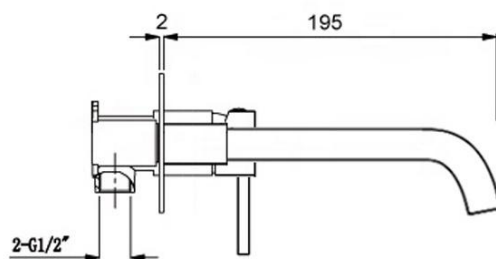

Model: **CITY LIFE INOX WALL MOUNTED BASIN/BATH MIXER W-190SPOUT**

Code: CL.1100BN Brushed Nickel
CL.1100MB Matte Black
CL.1100GM Gun Metal
CL.1100BB Brushed Brass
CL.1100BRZ Brushed Bronze

Features: Lead Free
304 Stainless Steel
35mm Ceramic Cartridge
150 - 500pka working Pressure
Suitable for High/Mains Pressure Only
Approx. 4.0 L/min Water Flow Rate
Wels 6 Star

304 Stainless **Lead Free**