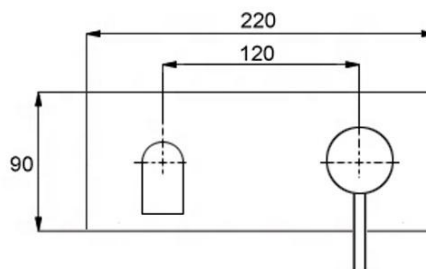

Model: **CITY LIFE INOX WALL MOUNTED BASIN/BATH MIXER W-190SPOUT**

Code: CL.1100BN Brushed Nickel
CL.1100MB Matte Black
CL.1100GM Gun Metal
CL.1100BB Brushed Brass
CL.1100BRZ Brushed Bronze

Features: Lead Free
304 Stainless Steel
35mm Ceramic Cartridge
150 - 500pka working Pressure
Suitable for High/Mains Pressure Only
Approx. 4.0 L/min Water Flow Rate
Wels 6 Star

304 Stainless **Lead Free**