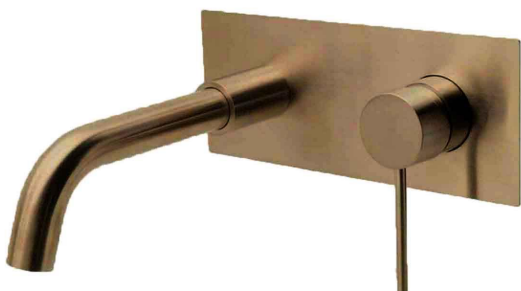

SPECIFICATION

CITY LIFE

LEADFREE LEADFREE LEADFREE
 REE LEADFREE LEADFREE LEADFREE
 ADFREE LEADFREE LEADFREE LEADFREE

ENDURANCE + QUALITY + RELIABILITY

Constructed from the highest grade of corrosion resistant stainless steel giving you the confidence and peace of mind that health and safety comes first when it comes to water experiences. Brass fittings and faucets with long hours of sitting water is a catalyst for lead leaching, producing high levels of harmful toxins. Verotti Lead Free Tapware is committed to delivering health and wellbeing as it's highest priority.

Model: **CITY LIFE INOX WALL MOUNTED BASIN/BATH MIXER W-190SPOUT**

Code: CL.1100BN Brushed Nickel
 CL.1100MB Matte Black
 CL.1100GM Gun Metal
 CL.1100BB Brushed Brass
 CL.1100BRZ Brushed Bronze

Features: Lead Free
 304 Stainless Steel
 35mm Ceramic Cartridge
 150 - 500pka working Pressure
 Suitable for High/Mains Pressure Only
 Approx. 4.0 L/min Water Flow Rate
 Wels 6 Star

304 Stainless  **Lead Free**

verotti
 Bathroom Culture

Information provided represents the actual product available at the time 01/01/2021. The design and specification are subject to change without notice. Dimensions are approximate.