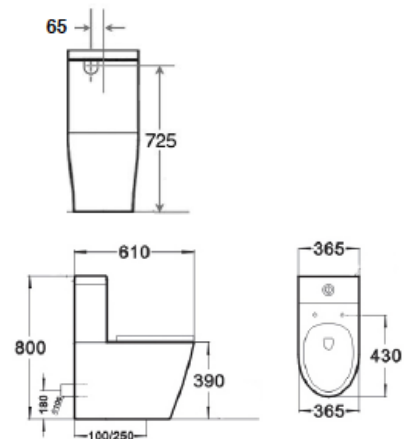

FRONT VIEW

verotti
Bathroom Culture

Information provided represents the actual product available at the time 01/01/2022. The design and specification are subject to change without notice. Dimensions are approximate.

www.verotti.com

T.1300 837 688

customercare@verotti.com