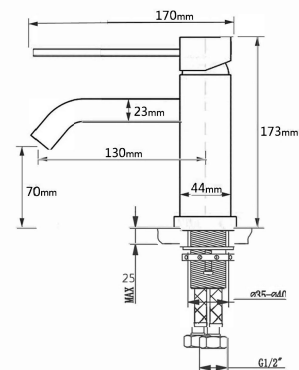

ENDURANCE + QUALITY + RELIABILITY

Constructed from the highest grade of corrosion resistant stainless steel giving you the confidence and peace of mind that health and safety comes first when it comes to water experiences. Brass fittings and faucets with long hours of sitting water is a catalyst for lead leaching, producing high levels of harmful toxins. Verotti Lead Free Tapware is committed to delivering health and wellbeing as it's highest priority.