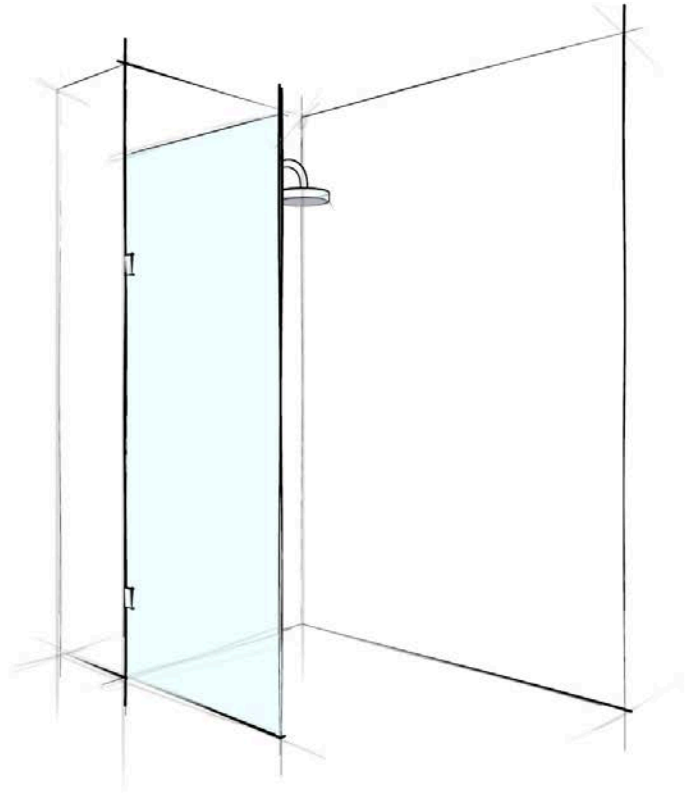

CALACATTA PALATINO GLASS

CALACATTA

FIXED PANEL

Up to 1200mm (w) x 2000mm (h)

10mm Toughened Safety Glass

Bracket or Channel Fix (please specify)

Code	Description
WAGFFBS12-CALACATTA	TruClear+
WGPP	Verotti Glass Protection

10MM
TOUGHENED
SAFETY
GLASS

CUSTOM
MEASURED

2m
Standard
Height

25
YEARS

Fittings
Warranty*

7
YEARS

Workmanship
Warranty*

LEAD
TIME