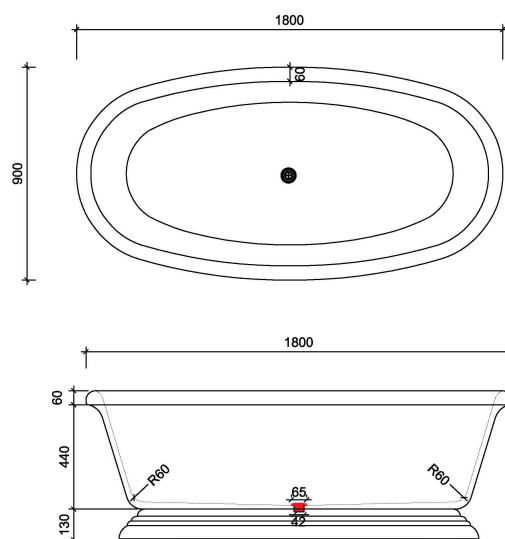

Model: **BORDEAUX SOLID SURFACE**

Code: BX.1800MW

Features: Matte White
1800 x 900 x 630

Stain and scratch resistance: The non-porous surface of solid surface baths makes them resistant to stains and scratches. They are also easy to maintain, and any scratches or marks can be buffed out. Known for their durability and longevity, they are a worthwhile investment in the long run.