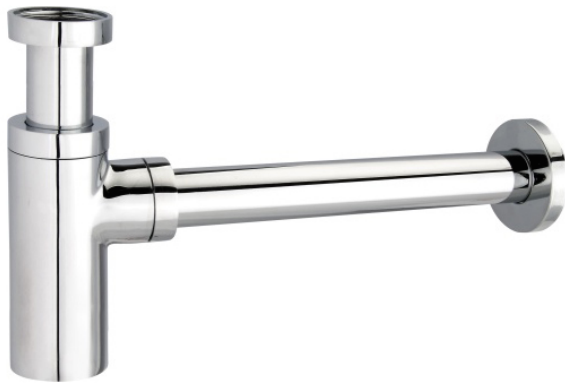

# BOTTLE TRAP

**Model:** ROUND BOTTLE TRAP  
**Code:** BT32

### Dimensions

**Width:** 50 mm  
**Depth:** 300 mm max  
**Height:** 155 mm min - 220 mm max

### Features

**Finish:** Brass Chrome Plated  
**Waste:** 32mm / 40mm  
**Connection:** 40mm