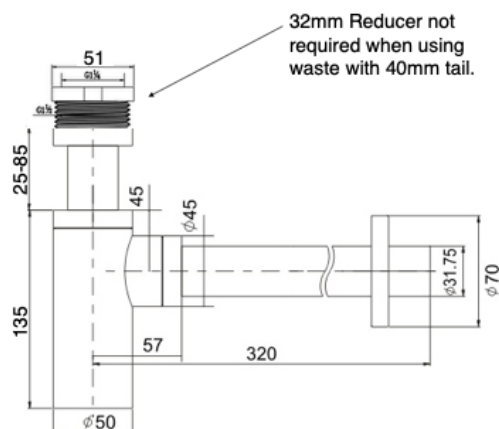

SPECIFICATION

BOTTLE TRAP

ENDURANCE + QUALITY + RELIABILITY

Gentle curves combines with flowing lines , Verotti's unique range of bathroom accessories add a touch of luxury to your bathroom.

Model: **BOTTLE TRAP ROUND**

Code: BT.32CP Chrome
BT.32BN Brushed Nickel
BT.32MB Matte Black
BT.32GM Gun Metal
BT.32BB Brushed Brass
BT.32BRZ Brushed Bronze

Features: Durable, Quality Finish
Contemporary

verotti
Bathroom Culture

Information provided represents the actual product available at the time 01/01/2021.
The design and specification are subject to change without notice.
Dimensions are approximate.