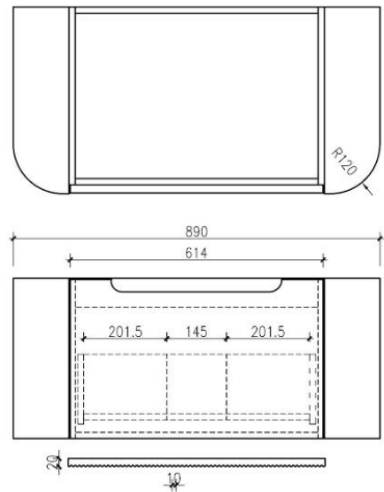

Model: **Bohemian Wall Hung Vanity**

Code: BO.90MW

Note-Basin not included

Features: 900 x 460 x 400
Quartz Stone Top - White
Matte White Cabinet
Soft Close Drawers
32/40mm No Overflow (Not Included)

5 Year
Warranty

Note: Available as Cabinet Only - BO.90COMW