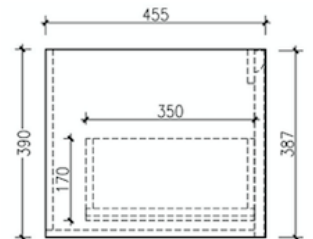

Model: **Bohemian Wall Hung Vanity**

Code: BO.90MW

Note-Basin not included

Features: 900 x 460 x 400
Quartz Stone Top - White
Matte White Cabinet
Soft Close Drawers
32/40mm No Overflow (Not Included)

5 Year
Warranty

Note: Available as Cabinet Only - BO.90COMW