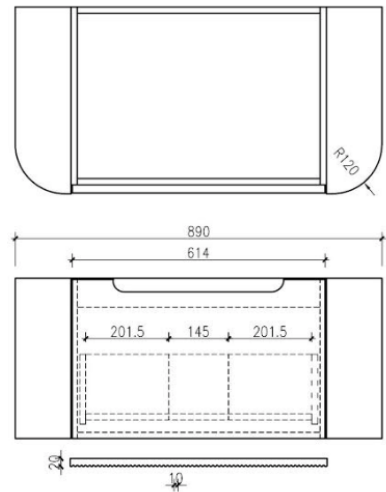

Model: **Bohemian Wall Hung Vanity**

Code: BO.90MB

Note-Basin not included

Features: 900 x 460 x 400
Quartz Stone Top - White
Matte Black Cabinet
Soft Close Drawers
32/40mm No Overflow (Not Included)

Year
Warranty

Note: Available as Cabinet Only - BO.90COMB