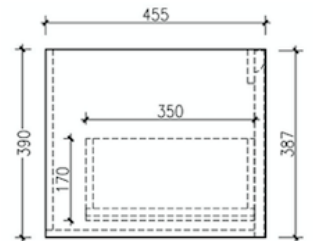

Model: **Bohemian Wall Hung Vanity**

Code: BO.90MB

Note-Basin not included

Features: 900 x 460 x 400
Quartz Stone Top - White
Matte Black Cabinet
Soft Close Drawers
32/40mm No Overflow (Not Included)

Year
Warranty

Note: Available as Cabinet Only - BO.90COMB