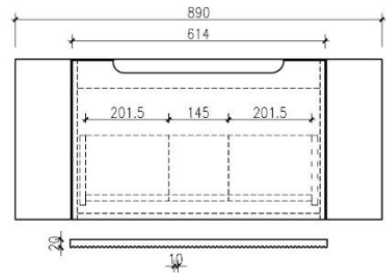

Note-Basin not Included

Features: 900 x 460 x 400
Quartz Stone Top - White
Light Oak Cabinet
Soft Close Drawers
32/40mm No Overflow (Not Included)

 **Year**
Warranty

Note: Available as Cabinet Only - BO.90COLO