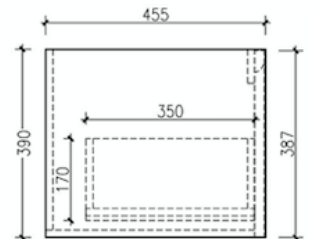

Note-Basin not Included

Features: 900 x 460 x 400
Quartz Stone Top - White
Light Oak Cabinet
Soft Close Drawers
32/40mm No Overflow (Not Included)

 **Year**
Warranty

Note: Available as Cabinet Only - BO.90COLO