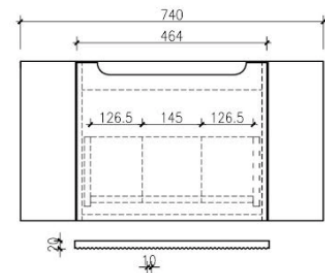

Optional Extra: Plug & Waste

verotti
Bathroom Culture

Information provided represents the actual product available at the time 01/11/2022.
The design and specification are subject to change without notice.
Dimensions are approximate.