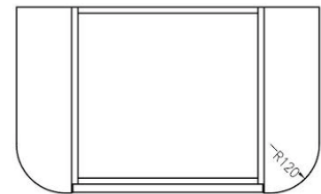

Optional Extra: Plug & Waste

verotti
Bathroom Culture

Information provided represents the actual product available at the time 01/11/2022.
The design and specification are subject to change without notice.
Dimensions are approximate.