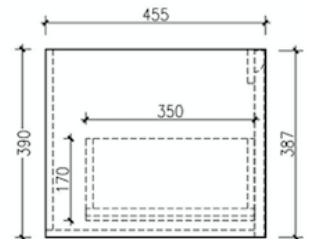

Optional Extra: Plug & Waste

verotti
Bathroom Culture

Information provided represents the actual product available at the time 01/11/2022.
The design and specification are subject to change without notice.
Dimensions are approximate.