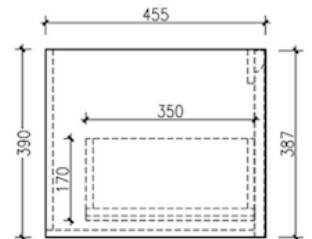

Note-Basin not Included

Features: 750 x 460 x 400
Quartz Stone Top - White
Light Oak Cabinet
Soft Close Drawers
32/40mm No Overflow (Not Included)

 **Year**
Warranty

Note: Available as Cabinet Only - BO.75COLO