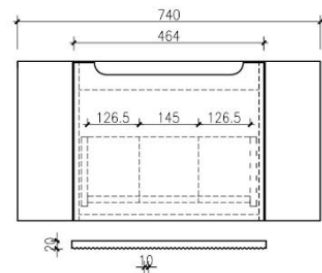

Note-Basin not Included

Features: 750 x 460 x 400
Quartz Stone Top - White
Light Oak Cabinet
Soft Close Drawers
32/40mm No Overflow (Not Included)

 **Year**
Warranty

Note: Available as Cabinet Only - BO.75COLO