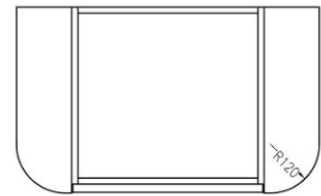

Note-Basin not Included

Features: 750 x 460 x 400
Quartz Stone Top - White
Light Oak Cabinet
Soft Close Drawers
32/40mm No Overflow (Not Included)

 **Year**
Warranty

Note: Available as Cabinet Only - BO.75COLO