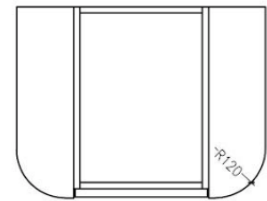

Optional Extra: Plug & Waste

verotti
Bathroom Culture

Information provided represents the actual product available at the time 01/11/2022.
The design and specification are subject to change without notice.
Dimensions are approximate.