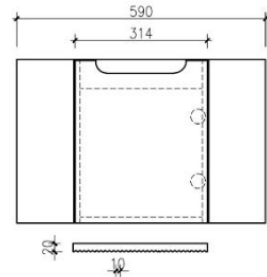

Optional Extra: Plug & Waste

verotti
Bathroom Culture

Information provided represents the actual product available at the time 01/11/2022.
The design and specification are subject to change without notice.
Dimensions are approximate.