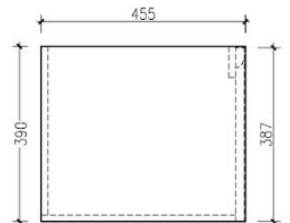

Optional Extra: Plug & Waste

verotti
Bathroom Culture

Information provided represents the actual product available at the time 01/11/2022.
The design and specification are subject to change without notice.
Dimensions are approximate.