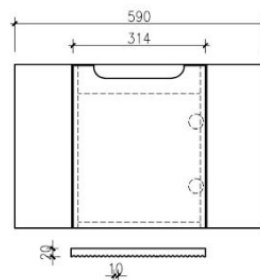

Optional Extra: Plug & Waste

verotti
Bathroom Culture

Information provided represents the actual product available at the time 01/11/2022.
The design and specification are subject to change without notice.
Dimensions are approximate.