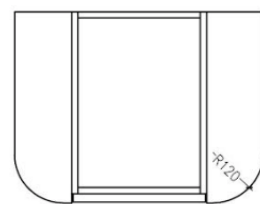

Optional Extra: Plug & Waste

verotti
Bathroom Culture

Information provided represents the actual product available at the time 01/11/2022.
The design and specification are subject to change without notice.
Dimensions are approximate.