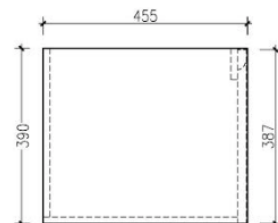

Optional Extra: Plug & Waste

verotti
Bathroom Culture

Information provided represents the actual product available at the time 01/11/2022.
The design and specification are subject to change without notice.
Dimensions are approximate.