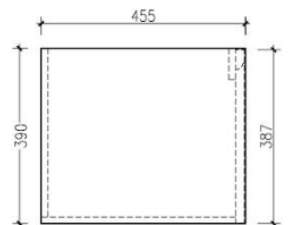

Note-Basin not Included

Features: 600 x 460 x 400
Quartz Stone Top - White
Light Oak Cabinet
Soft Close Drawers
32/40mm No Overflow (Not Included)

 **Year**
Warranty

Note: Available as Cabinet Only - BO.60COLO