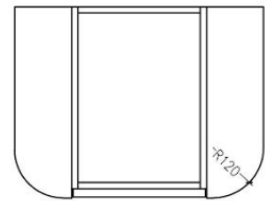

Note-Basin not Included

Features: 600 x 460 x 400
Quartz Stone Top - White
Light Oak Cabinet
Soft Close Drawers
32/40mm No Overflow (Not Included)

 **Year**
Warranty

Note: Available as Cabinet Only - BO.60COLO