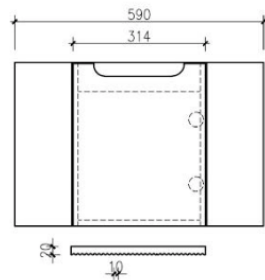

Note-Basin not Included

Features: 600 x 460 x 400
Quartz Stone Top - White
Light Oak Cabinet
Soft Close Drawers
32/40mm No Overflow (Not Included)

 **Year**
Warranty

Note: Available as Cabinet Only - BO.60COLO