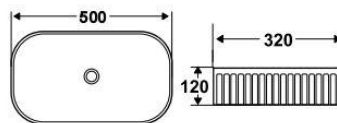

SPECIFICATION

BOHEMIAN

Model: **Bohemian Elliptical Bench Basin**
500x320x120mm

Code: BO.50B

 Gloss White

LAVABO UNDERCOUNTER LAVABO UNDERCOUNTER LAVABO UNDERCOUNTER LAVABO UNDERCOUNTER LAVABO UNDERCOUNTER
LAVABO UNDERCOUNTER LAVABO UNDERCOUNTER LAVABO UNDERCOUNTER LAVABO UNDERCOUNTER LAVABO UNDERCOUNTER
LAVABO UNDERCOUNTER LAVABO UNDERCOUNTER LAVABO UNDERCOUNTER LAVABO UNDERCOUNTER LAVABO UNDERCOUNTER
LAVABO UNDERCOUNTER LAVABO UNDERCOUNTER LAVABO UNDERCOUNTER LAVABO UNDERCOUNTER LAVABO UNDERCOUNTER

Features: Ceramic
No Tap Hole
32/40mm No Overflow (Not Included)

ENDURANCE + QUALITY + RELIABILITY

A Stylish wash basin is an essential element in any bathroom. Verotti's comprehensive range of "thin rim" basins set the standard for individualization, empowering architects, interior designers and individuals to realize their creative vision and express their personality. Available in a wide variety of materials, geometrical shapes, textures and colours, Verotti basins combine aesthetics with comfort allowing for design flexibility and a genuine opportunity to make a statement in your bathroom.