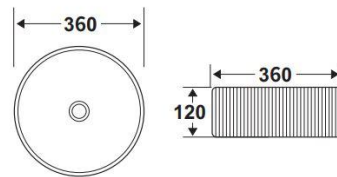

SPECIFICATION

BOHEMIAN

Model: **Bohemian Bench Basin 360mm x 120mm**

Code: BO.36RB

 Gloss White

Features: Ceramic
No Tap Hole
32/40mm No Overflow (Not Included)

LAVABO UNDERCOUNTER LAVABO UNDERCOUNTER LAVABO UNDERCOUNTER LAVABO UNDERCOUNTER LAVABO UNDERCOUNTER
LAVABO UNDERCOUNTER LAVABO UNDERCOUNTER LAVABO UNDERCOUNTER LAVABO UNDERCOUNTER LAVABO UNDERCOUNTER
LAVABO UNDERCOUNTER LAVABO UNDERCOUNTER LAVABO UNDERCOUNTER LAVABO UNDERCOUNTER LAVABO UNDERCOUNTER

ENDURANCE + QUALITY + RELIABILITY

A Stylish wash basin is an essential element in any bathroom. Verotti's comprehensive range of "thin rim" basins set the standard for individualization, empowering architects, interior designers and individuals to realize their creative vision and express their personality. Available in a wide variety of materials, geometrical shapes, textures and colours, Verotti basins combine aesthetics with comfort allowing for design flexibility and a genuine opportunity to make a statement in your bathroom.