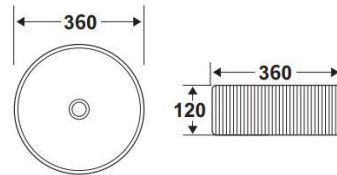

Optional Extra: Plug & Waste

PW.32CP

PW.32BN

PW.32MB

PW.32GM

PW.32BB

Model: **Bohemian Bench Basin 360mm x 120mm**

Code: BO.36RB

Gloss White

Features: Ceramic
No Tap Hole
32/40mm No Overflow (Not Included)

 **10 Year**
Warranty

verotti
Bathroom Culture

Information provided represents the actual product available at the time 01/11/2022.
The design and specification are subject to change without notice.
Dimensions are approximate.