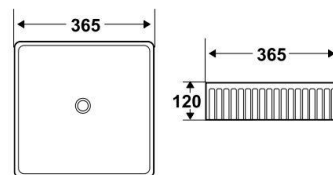

Optional Extra: Plug & Waste

PW.32CP

PW.32BN

PW.32MB

PW.32GM

PW.32BB

Model: **Bohemian Square Bench Basin 365x365x120**

Code: BO.36B

Gloss White

Features: Ceramic
No Tap Hole
32/40mm No Overflow (Not Included)

 **10 Year**
Warranty

verotti
Bathroom Culture

Information provided represents the actual product available at the time 01/11/2022.
The design and specification are subject to change without notice.
Dimensions are approximate.