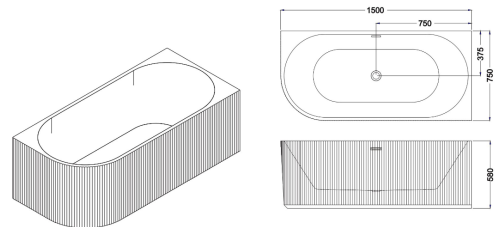

SPECIFICATION

BOHEMIAN

Model: **BOHEMIAN RIBBED 1500 RH CNR
FREESTANDING BATH**

Code: BO.1500RCB 1500x750x580mm Matte White

Features: Premium sanitary grade acrylic
Self supporting frame w/-Adjustable Legs
Seamless Design
Ergonomic Comfort
7 Year Warranty

1500x750x580

verotti
Bathroom Culture

Information provided represents the actual product available at the time 01/01/2023.
The design and specification are subject to change without notice.
Dimensions are approximate.