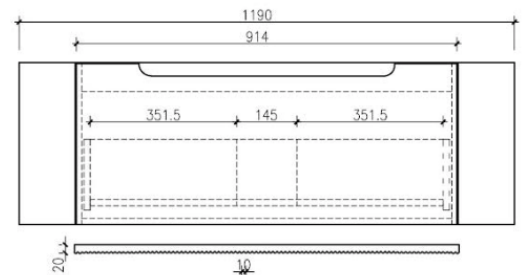

Optional Extra: Plug & Waste

verotti
Bathroom Culture

Information provided represents the actual product available at the time 01/11/2022.
The design and specification are subject to change without notice.
Dimensions are approximate.