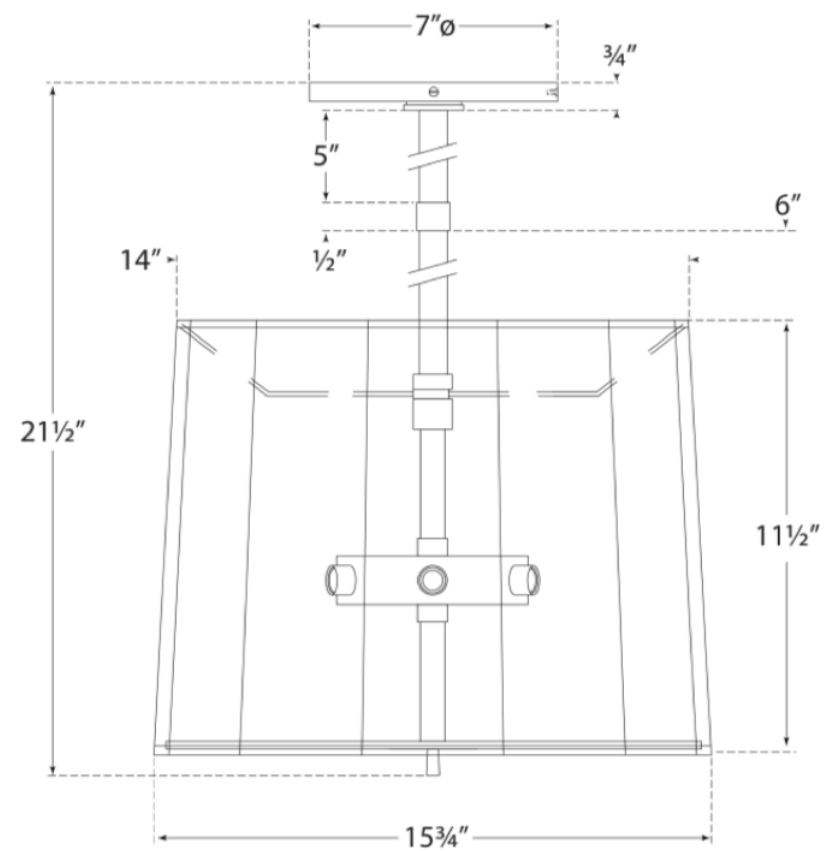

## Simple Scallop Hanging Shade

O/A Height: 21.5" Min.  
Custom Height: 16.5"  
Width: 15.75"  
Canopy: 7" Round  
Finishes: BZ, SB, SS  
Shade Treatments: S  
Shade Details: 14" x 15.75" x 11.5"  
Socket: 3 - E12 Candelabra  
Wattage: 3 - 60 B  
Note: Custom Height Available

BBL5016