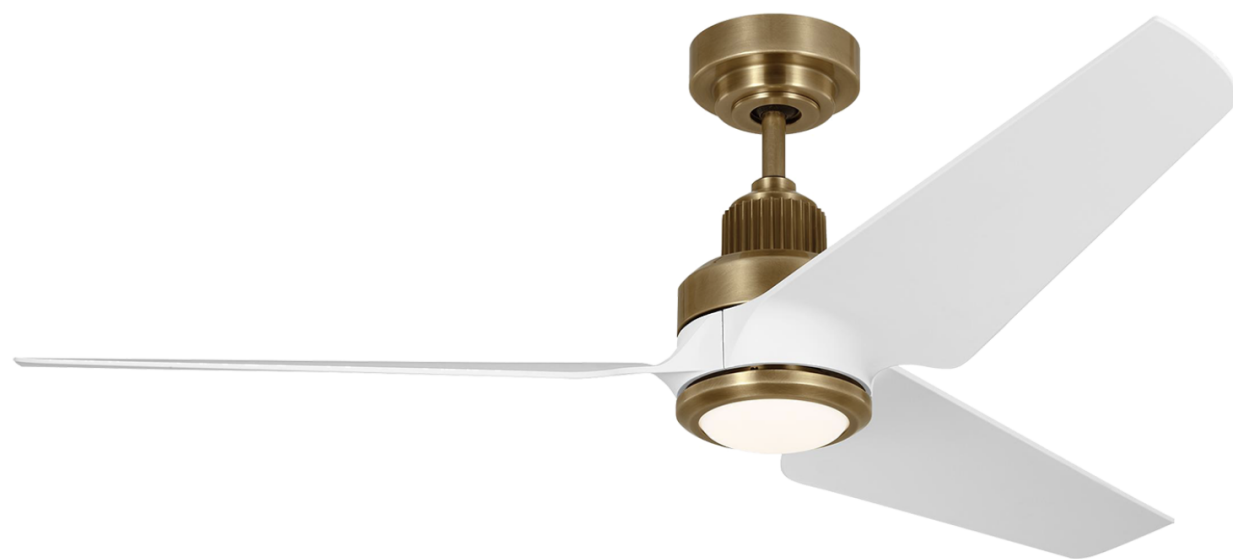

STOFFER HOME

Ruhlmann Smart 52" LED Ceiling Fan

Diameter: 52"

Weight: 14 Pounds

Number of Speeds: 6

Reverse Switch: Remote Controlled

Rev. Switch Location: Remote Transmitter

Motor Size: 125 x 30

- This product may be mounted on a sloped ceiling
- This product is dimmable
- This fan comes with a light kit
- Includes a green, energy-efficient DC motor
- A Finishing Cap is included if the light kit is unnecessary
- ENERGY STAR Qualified
- The advanced LED technology is carefully designed and selected to consist of the highest quality LED chipsets for superior performance and reliability
- Remote included for easy operation
- Integrated LED fixtures that meet the high efficacy LED standards set forth in Title 24 and are listed in the California Energy Commission Appliance database

Material List

3 Blade - ABS

1 Body - Steel

Safety Listing

Safety Listed for Damp Locations

Shade/Glass/Diffuser Details:

Part: Lens

Material: Acrylic

Quantity: 1

Height: 1.5

Diameter: 5.44

Backplate/Canopy Details:

Type: Canopy

Height/Length: 2.62

Diameter: 5.75

Mounting Options