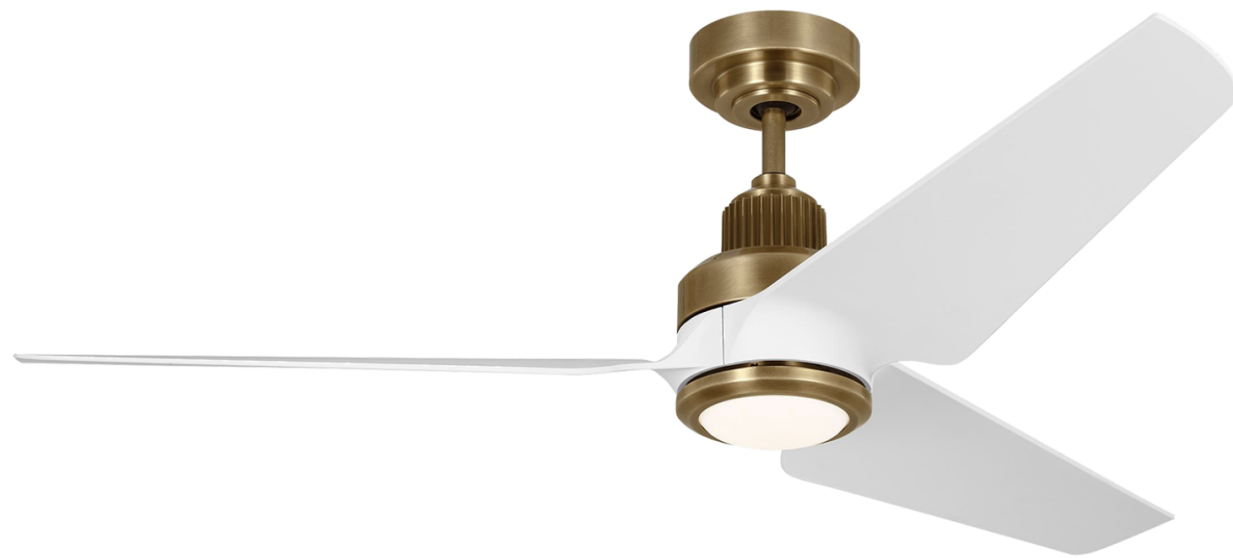

STOFFER HOME

Ruhlmann Smart 52" LED Ceiling Fan

Diameter: 52"

Weight: 14 Pounds

Number of Speeds: 6

Reverse Switch: Remote Controlled

Rev. Switch Location: Remote Transmitter

Motor Size: 125 x 30

Diameter of Housing: 6.5

Lead Wire Length: 78"

Uplight Included: No

Light Kit Included: Yes

Remote Included: Hand Remote

Location of Receiver: Canopy

Bulbs: 1 - LED Integrated Array 20.0w Max. 120v included

- This product may be mounted on a sloped ceiling
- This product is dimmable
- This fan comes with a light kit
- Includes a green, energy-efficient DC motor
- A Finishing Cap is included if the light kit is unnecessary
- ENERGY STAR Qualified
- The advanced LED technology is carefully designed and selected to consist of the highest quality LED chipsets for superior performance and reliability
- Remote included for easy operation
- Integrated LED fixtures that meet the high efficacy LED standards set forth in Title 24 and are listed in the California Energy Commission Appliance database

Quantity: 1

Height: 1.5

Diameter: 5.44

Backplate/Canopy Details:

Type: Canopy

Height/Length: 2.62

Diameter: 5.75

Mounting Options