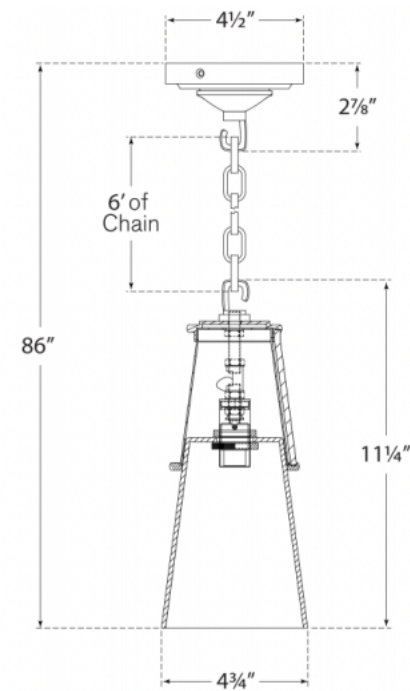

STOFFER HOME

Robinson Small Pendant

Height: 11.25"
Width: 4.75"
Chain Length: 6'
Canopy: 4.5" Round
Socket: E12 Candelabra
Wattage: 60 B

TOB5751