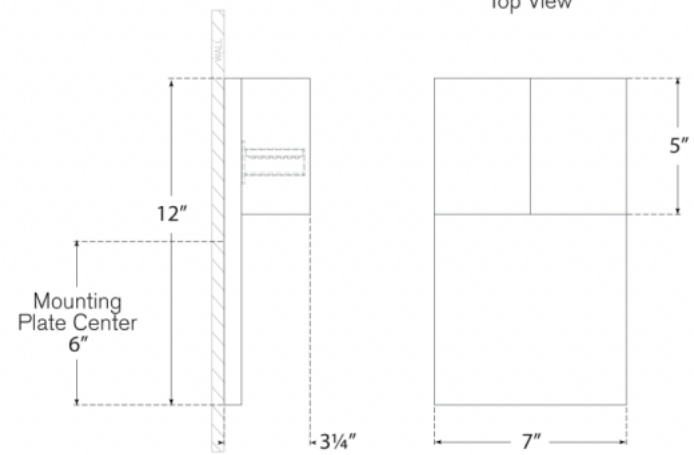

## Rega 12" Wide Sconce

Height: 12"

Width: 7"

Extension: 3.25"

Backplate: 6.25" x 12" Rectangle

Socket: Dedicated LED

Wattage: 12w (1000lm)

UL Only

Top View

Side View

Front View