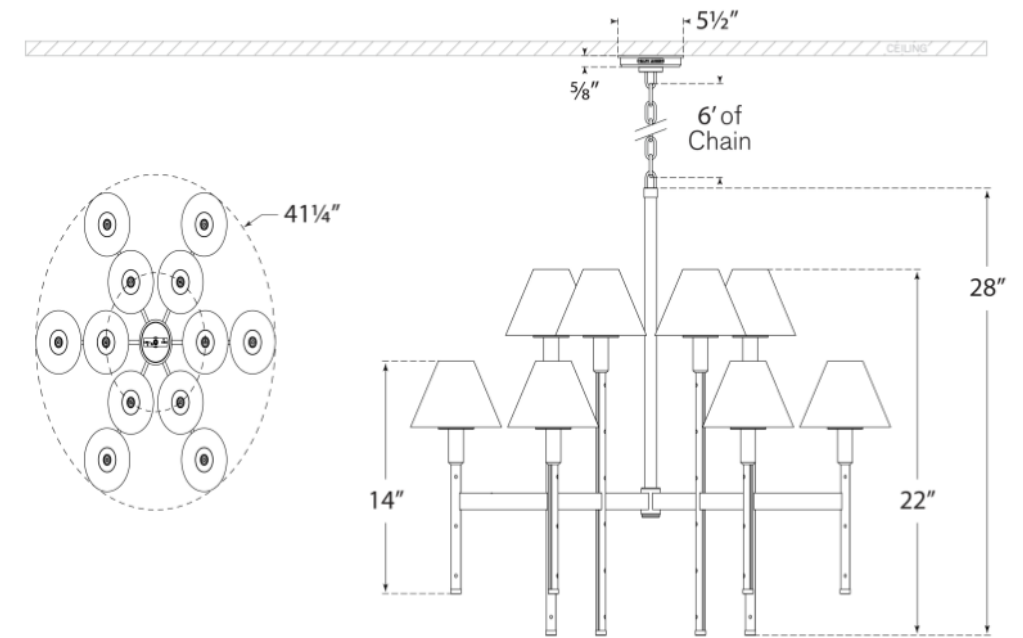

STOFFER HOME

Radford Large Two Tier Chandelier

Height: 28"
Width: 41.25"
Canopy: 5.5" Round
Finishes: NB/NRO, PN/BKE
Shade Treatments: L
Shade Details: 3" x 7.75" x 4.75"
Socket: 12 - E12 Candelabra
Wattage: 12 - 25 B11
Weight: 19 Pounds

Top View

Front View