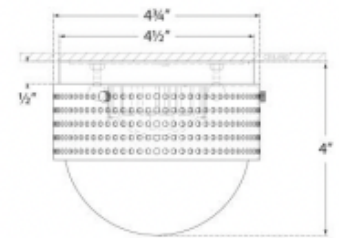

## Precision 4.5" Solitaire Flush Mount

Height: 4"  
Width: 4.75"  
Canopy: 4.5" Round  
Socket: Dedicated LED  
Wattage: 12w (1100lm)  
Weight: 2 Pounds

Bottom View

Side View