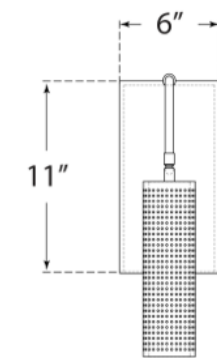

## Precision Pharmacy Floor Lamp

Height: 39.5" - 43"

Width: 6"

Extension: 17"

Base: 6" x 11" Rectangle

Finishes: AB, BZ, PN

Glass Options: WG

Socket: E17 Keyless w/ Dimmer on Cord

Wattage: 9 LED T6.5

Weight: 24 Pounds

Note: Bulb Included

Top View

Side View