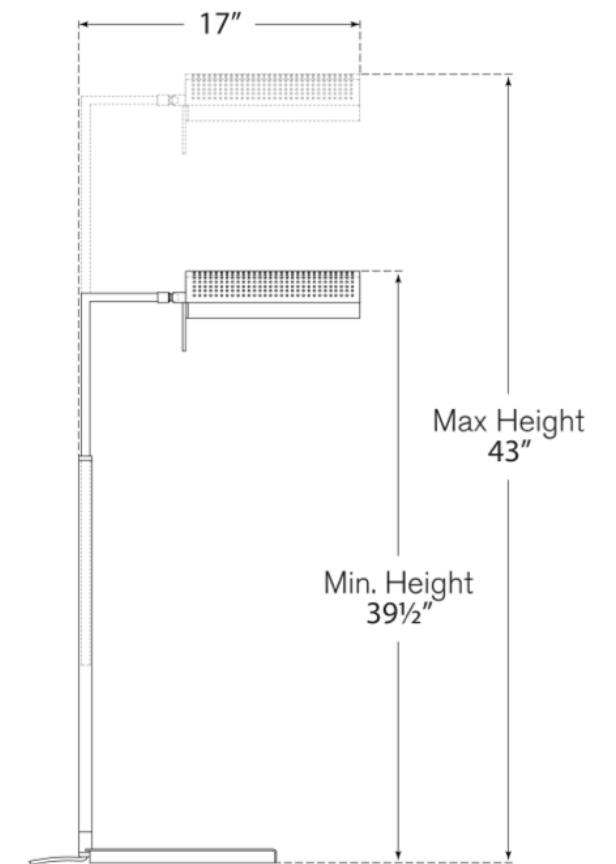

## Precision Pharmacy Floor Lamp

Height: 39.5" - 43"

Width: 6"

Extension: 17"

Base: 6" x 11" Rectangle

Finishes: AB, BZ, PN

Glass Options: WG

Socket: E17 Keyless w/ Dimmer on Cord

Wattage: 9 LED T6.5

Weight: 24 Pounds

Note: Bulb Included

Top View

Side View