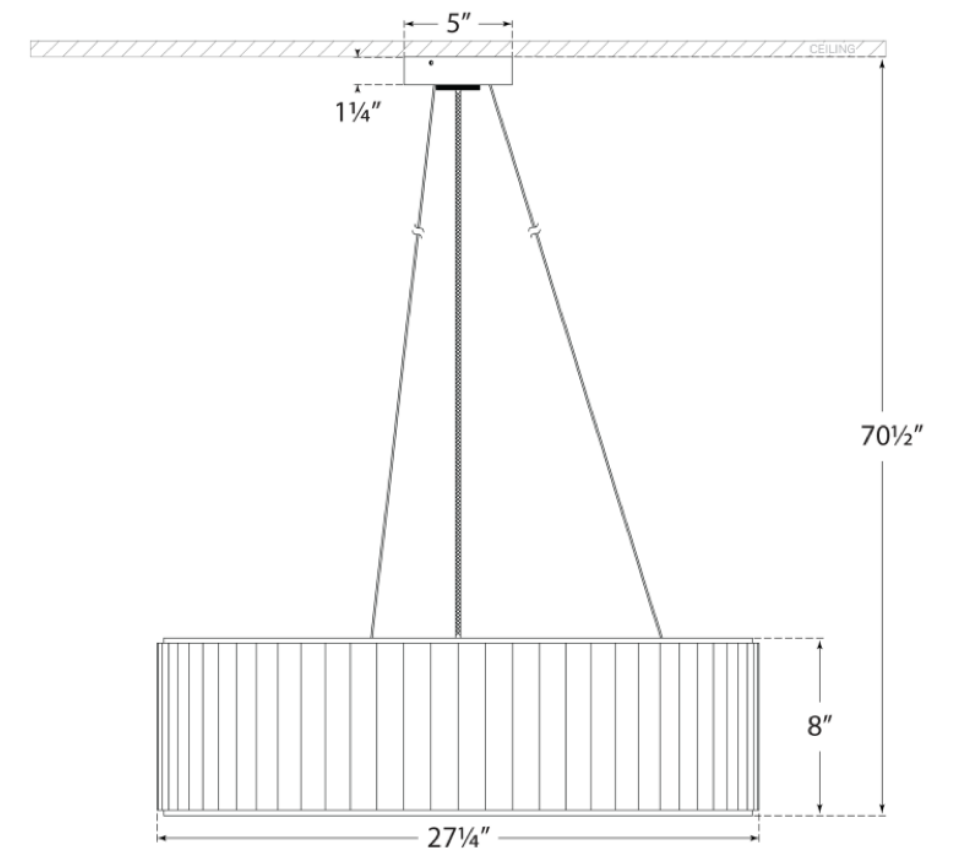

STOFFER HOME

Palati Large Hanging Shade

- O/A Height: 23" - 135"
- Fixture Height: 7.75"
- Min. Custom Height: 23"
- Width: 28"
- Canopy: 5" Round
- Finishes: BZ, HAB, PN
- Shade Treatments: L
- Socket: 4 - E26 Keyless
- Wattage: 4 - 40 A19
- Weight: 20 Pounds
- Note: Height Not Adjustable After Installation

Front View