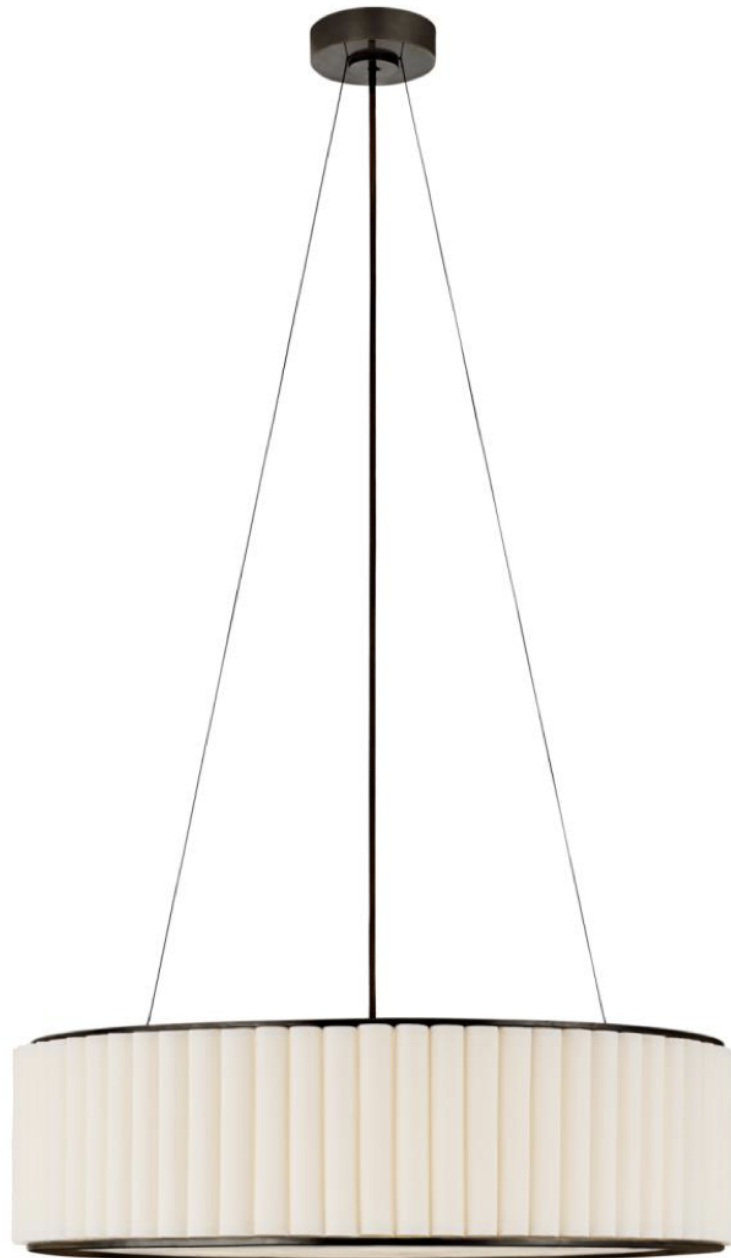

STOFFER HOME

Palati Large Hanging Shade

- O/A Height: 23" - 135"
- Fixture Height: 7.75"
- Min. Custom Height: 23"
- Width: 28"
- Canopy: 5" Round
- Finishes: BZ, HAB, PN
- Shade Treatments: L
- Socket: 4 - E26 Keyless
- Wattage: 4 - 40 A19
- Weight: 20 Pounds
- Note: Height Not Adjustable After Installation

Front View