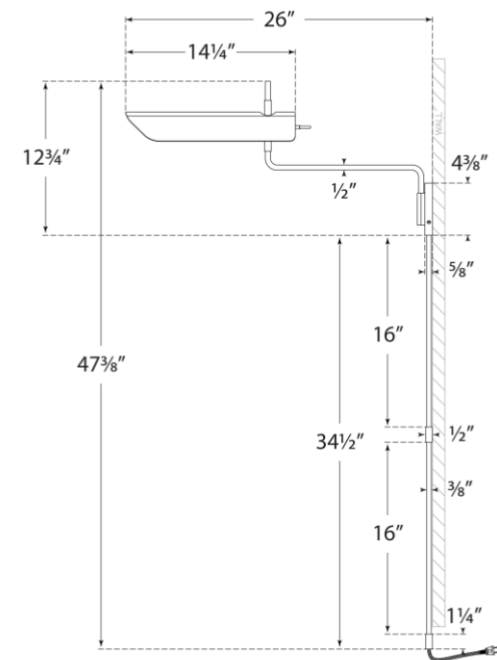

STOFFER HOME

Miles Swing Arm Light

Height: 12.75"

Width: 10.75"

Extension: 4.5" - 26"

Backplate: 4.25" Round

Socket: E26 On/Off

Wattage: 12 LED T10

Cord Cover Included

Weight: 4lbs.

Side View