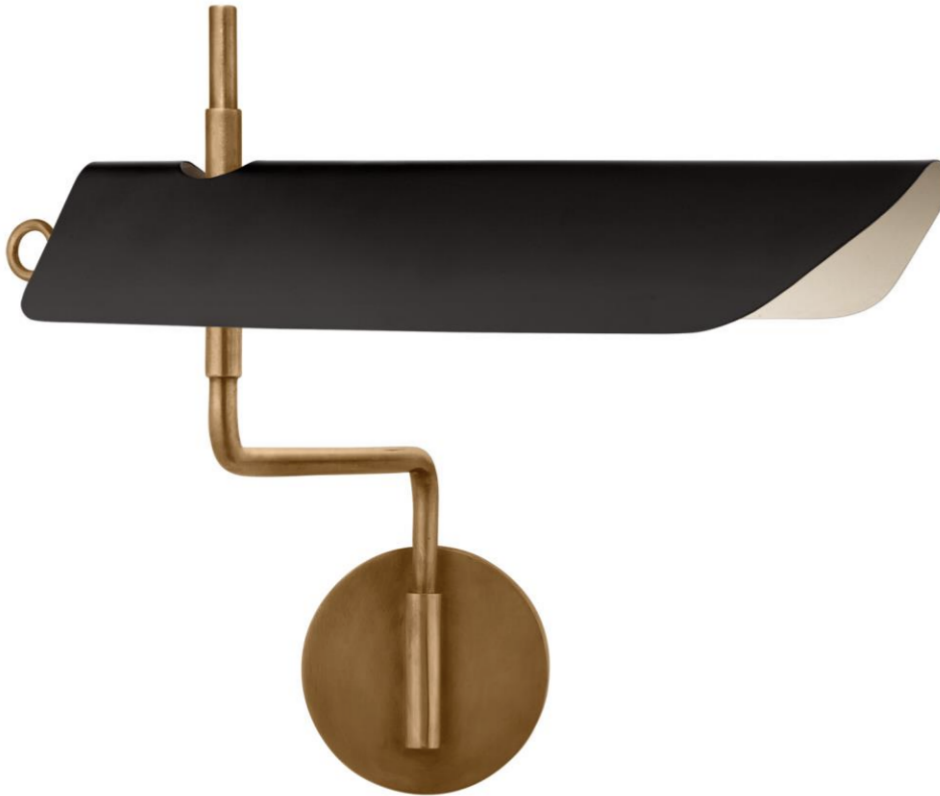

STOFFER HOME

Miles Swing Arm Light

Height: 12.75"

Width: 10.75"

Extension: 4.5" - 26"

Backplate: 4.25" Round

Socket: E26 On/Off

Wattage: 12 LED T10

Cord Cover Included

Weight: 4lbs.

Side View