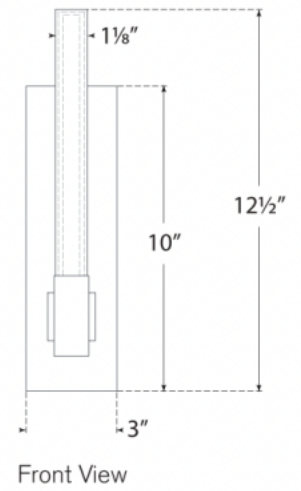

## Mafra Small Reflector Sconce

Height: 12.5"

Width: 3"

Extension: 2.5"

Backplate: 3" x 10" Rectangle

Socket: Dedicated LED

Wattage: 6w (500lm)

UL Only | Requires Smaller Jbox

Top View

Side View

Front View