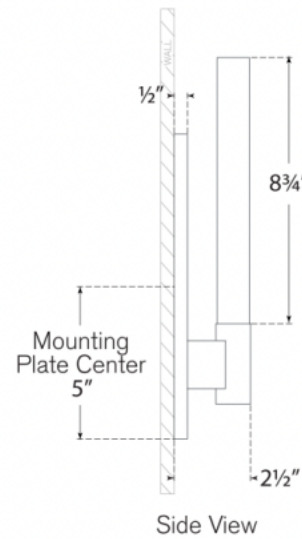

## Mafra Small Reflector Sconce

Height: 12.5"

Width: 3"

Extension: 2.5"

Backplate: 3" x 10" Rectangle

Socket: Dedicated LED

Wattage: 6w (500lm)

UL Only | Requires Smaller Jbox

Top View

Side View

Front View